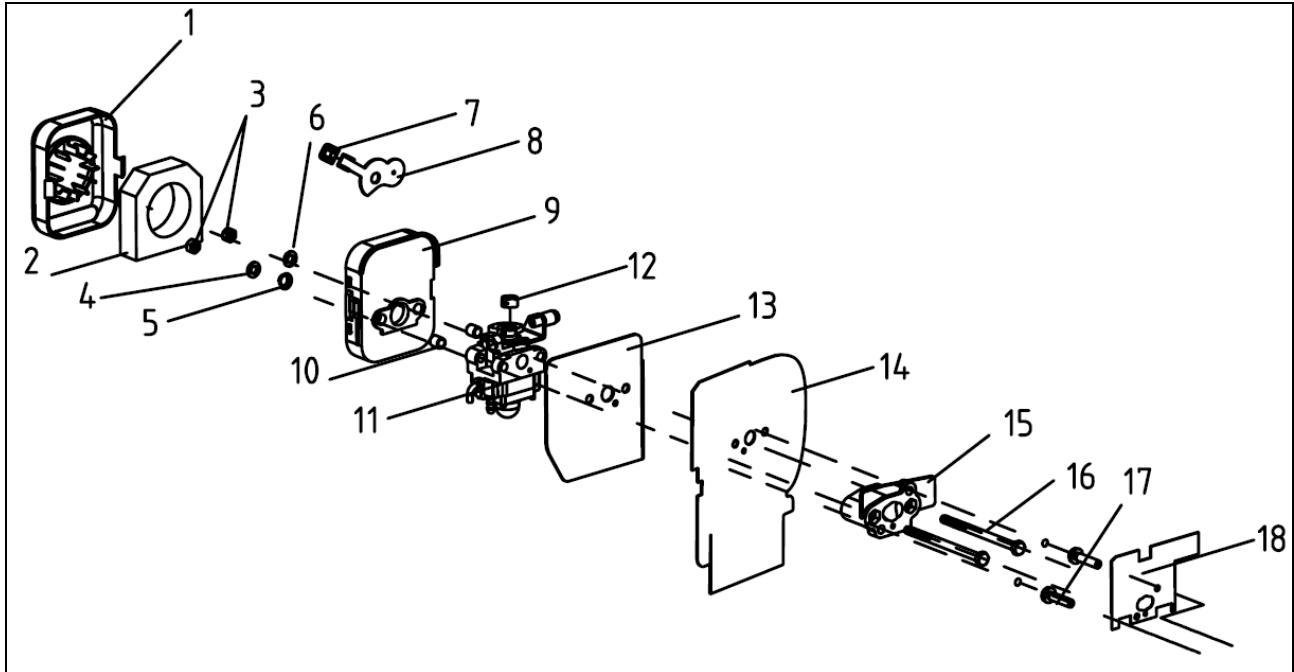

Carburetor Kit – **A101273**

REF. NO.	DESCRIPTION	PART NO.	QTY
1	Cover, Air Box	A101289	1
2	Filter	A101290	1
3	Nut, M5	A101291	2
4	Washer, $\phi 5 \times \phi 13.5$	A101292	2
5	Spring, Choke	A101293	1
6	Washer, $\phi 5 \times \phi 10$	A101294	1
7	Cap, Choke Lever	A101295	1
8	Lever, Choke	A101296	1
9	Box, Air Filter	A101297	1
10	Spacer, Air Filter	A101298	2
11	Carburetor	A101299	1
12	Bushing, Throttle Line	A101300	1
13	Gasket, Carburetor	A101301	1
14	Shield, Heat	A101302	1
15	Manifold, Carburetor	A101401	1
16	Bolt, M5×80	A101402	2
17	Screw, M5×28	A101403	2
18	Gasket, Carburetor Manifold	A101306	1