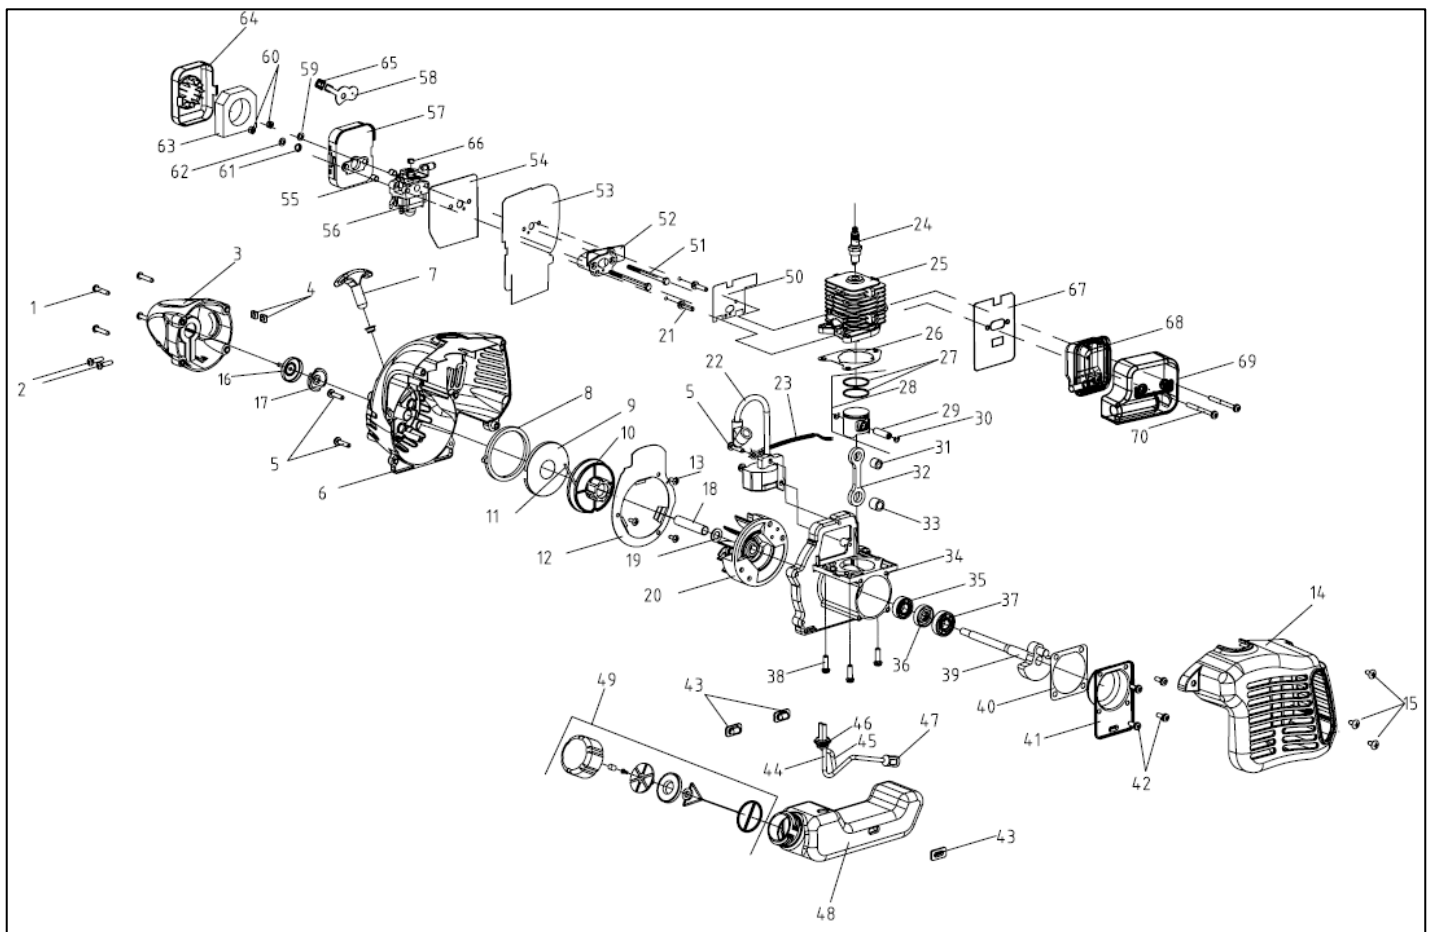

Engine Assembly

- #72 (not shown) is **Kit, Spring Starter**, which includes parts #8 and #9.

Engine Assembly

REF. NO.	DESCRIPTION	PART NO.	QTY
1	Screw, M5×25	For Reference Only	4
2	Bolt, M5×20	For Reference Only	2
3	Cover, Clutch	For Reference Only	1
4	Nut, M5	For Reference Only	2
5	Bolt, M5×23	A101305	4
6	Cover, Front	For Reference Only	1
7	Handle, Starter	A101339	1
8	Spring, Starter	For Reference Only	1
9	Retainer, Starter Spring	For Reference Only	1
10	Pulley, 30cc Starter	A200220	1
11	Rope, Starter	A101352	1
12	Retainer, Starter	For Reference Only	1
13	Screw, M4×12	For Reference Only	3
14	Shroud, Trimmer Engine	A200223	1
15	Screw, M5×16	A101342	3
16	Drum, Clutch	A200224	1
17	Shoes, Clutch	A200228	1
18	Spacer, Clutch	For Reference Only	1
19	Washer, φ10	For Reference Only	1
20	Flywheel, 30cc	A200230	1
21	Bolt, M5×28	A101403	3
22	Module, Ignition, Trimmer	A200232	1
23	Wire, Switch, Trimmer	A200233	1
24	Spark Plug	A101307	1
25	Cylinder	For Reference Only	1
26	Gasket, Cylinder	For Reference Only	1
27	Ring, Piston	For Reference Only	1
28	ASM, 30cc Piston	For Reference Only	1
29	Pin, Piston	For Reference Only	1
30	Retainer, Piston Pin	For Reference Only	2
31	Bearing, Needle 8×12×10	For Reference Only	1
32	Rod, Connecting	For Reference Only	1
33	Bearing, Needle 9.5×14.3	For Reference Only	1
34	Crankcase	For Reference Only	1
35	Bearing, Outer	For Reference Only	1
36	Seal, Crankcase	For Reference Only	1
37	Bearing, Inner	For Reference Only	1
38	Bolt, M6×20	A101319	3
39	Crankshaft	For Reference Only	1