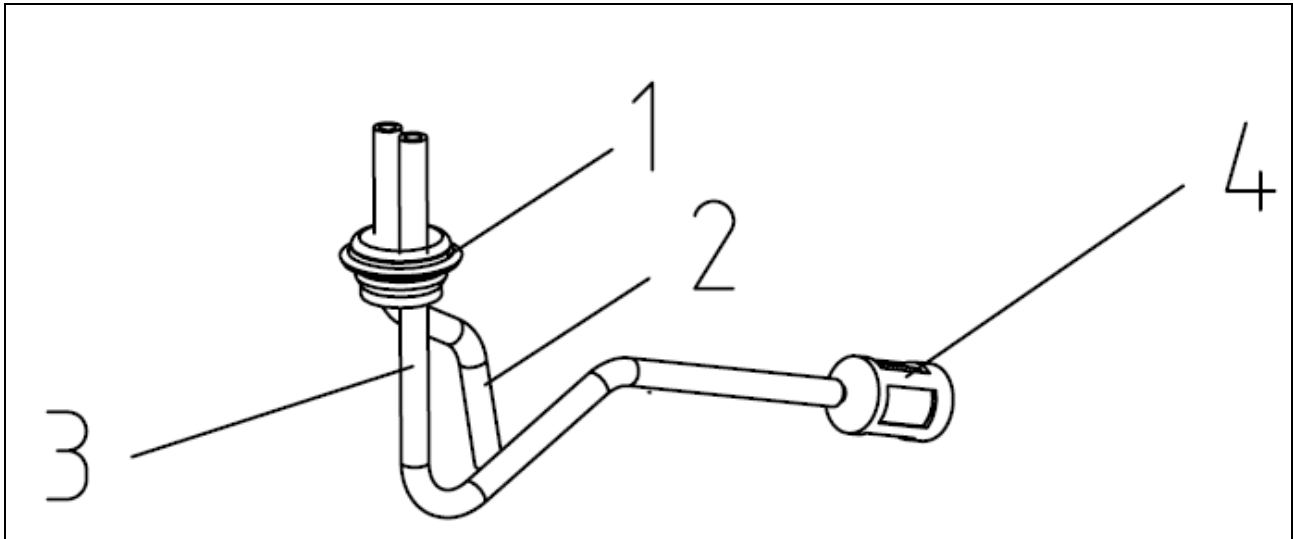

Fuel Line Kit – A101275

REF. NO.	DESCRIPTION	PART NO.	QTY
1	Grommet, Fuel Tank	For Reference Only	1
2	Line, Outlet Fuel	For Reference Only	1
3	Line, Inlet Fuel	For Reference Only	1
4	Filter, Fuel	A101336	1