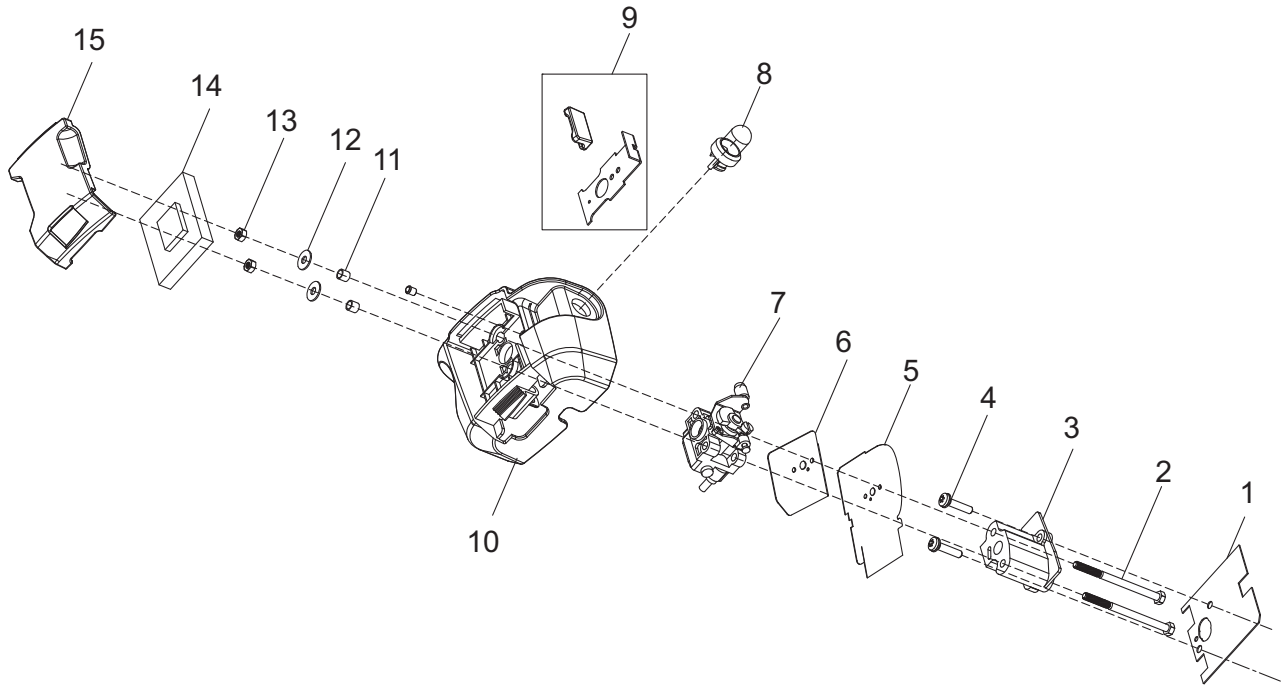

## ILLUSTRATED PARTS BOOK

2-Cycle 25cc Handheld Blower

MODEL#: SHB25170, SHB25170.1

# Carburetor

REF. NO.	DESCRIPTION	PART NO.	QTY
1	Gasket, Carburetor Manifold	A101306	1
2	Bolt, M5X80	A101402	2
3	Manifold, Carburetor	A203149	1
4	Screw, M5X28	A101403	2
5	Heat Shield	A101302	1
6	Gasket, Carburetor	A101301	1
7	Carburetor SHB25170	A201827	1
8	Primer SHB25170	A203143	1
9	Lever, Choke Assembly	A203164	1
10	Air Box Housing Assembly	A203142	1
11	Spacer, Air Filter	A203165	2
12	Washer $\phi$ 5X $\phi$ 13.5	A101292	2
13	Nut, M5	A100966	2
14	Filter, Foam, Air Box	A203141	1
15	Cover, Air Box	A203166	1

# Fuel Tank Kit

REF. NO.	DESCRIPTION	PART NO.	QTY
1	Assembly, Fuel Cap	A101338	1
2	Kit, Fuel Tank	A201824	1