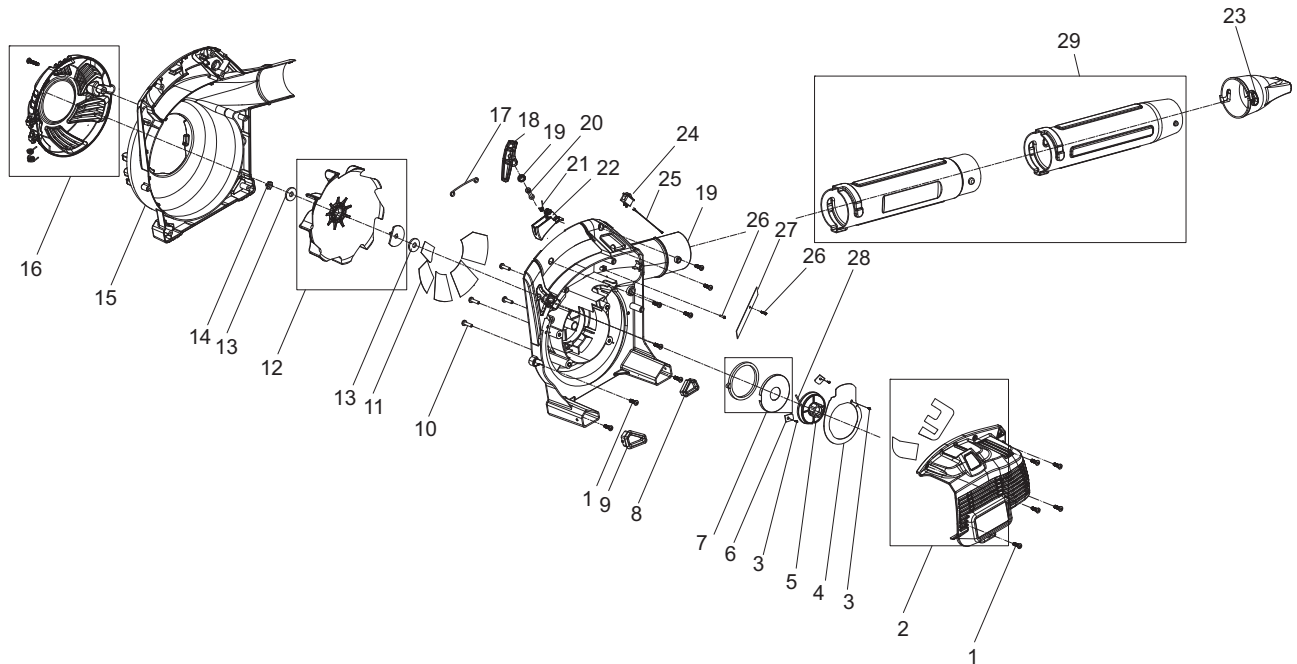

# Engine Assembly

## Engine Assembly Parts List

REF. NO.	DESCRIPTION	PART NO.	QTY
1	Screw, Crankcase M5x15	Reference Only	13
2	Bracket, Rear Cover	Reference Only	1
3	End Cap, Crankcase	Reference Only	1
4	Retainer, Fuel Tank	A101332	3
5	Gasket, Crankcase	A101325	1
6	Crankshaft Assembly	Reference Only	1
7	Inner Bearing 6201	Reference Only	1
8	Seal TC28X12X7	Reference Only	1
9	Outer Bearing 6001LLU	Reference Only	1
10	Cylinder	Reference Only	1
11	Spark Plug, Torch L8RTC	A101307	1
12	Bolt, M6X20	A101319	3
13	Crankcase	Reference Only	1
14	Flywheel	A200230	1
15	Washer, $\phi$ 10	A101317	1
16	Spacer	A203167	1
17	Module, Ignition	A101314	1
18	Gasket, Cylinder	A101309	1
19	Connecting Rod Assembly	Reference Only	1
20	Kit, 25cc Piston, Assembly	Reference Only	1

# Housing and Outlet Tubes

REF. NO.	DESCRIPTION	PART NO.	QTY
1	Screw, M5x15	Reference Only	13
2	Right Cover Assembly	A203168	1
3	Screw, M4X12	Reference Only	3
4	Guide Plate	Reference Only	1
5	Starter Wheel	A200220	1
6	Reed, Starting Wheel	Reference Only	2
7	Spring, Starter, ASM	A200217	1
8	Damping Block, left	A203169	1
9	Damping Block, right	A203170	1
10	Screw, Crosshead M5X20	A203171	1
11	Film, Middle Cover	Reference Only	4
12	Fan Assembly	A203172	1
13	Washer, 8	Reference Only	2
14	Connecting Nut M8X1	A203173	1
15	Cover, Left	A203174	1
16	Fan Cover Assembly	A201829	1
17	Steel Wire for Static	A203175	1
18	Handle, Starter	A203176	1
19	Middle Cover, Left	Reference Only	1
20	Copper Sleeve	Reference Only	1
21	Spring, Throttle Trigger	A101349	1
22	Throttle Trigger	Reference Only	1
23	Nozzle, High Speed	A203147	1
24	On/Off Switch	A201837	1
25	Wire Assembly	Reference Only	1
26	Trapping Screw st.2.9X12	Reference Only	2
27	Plate	Reference Only	1
28	Rope, Starter 1.5M	A203150	1
29	Assy, Blower Tube	A203146	1