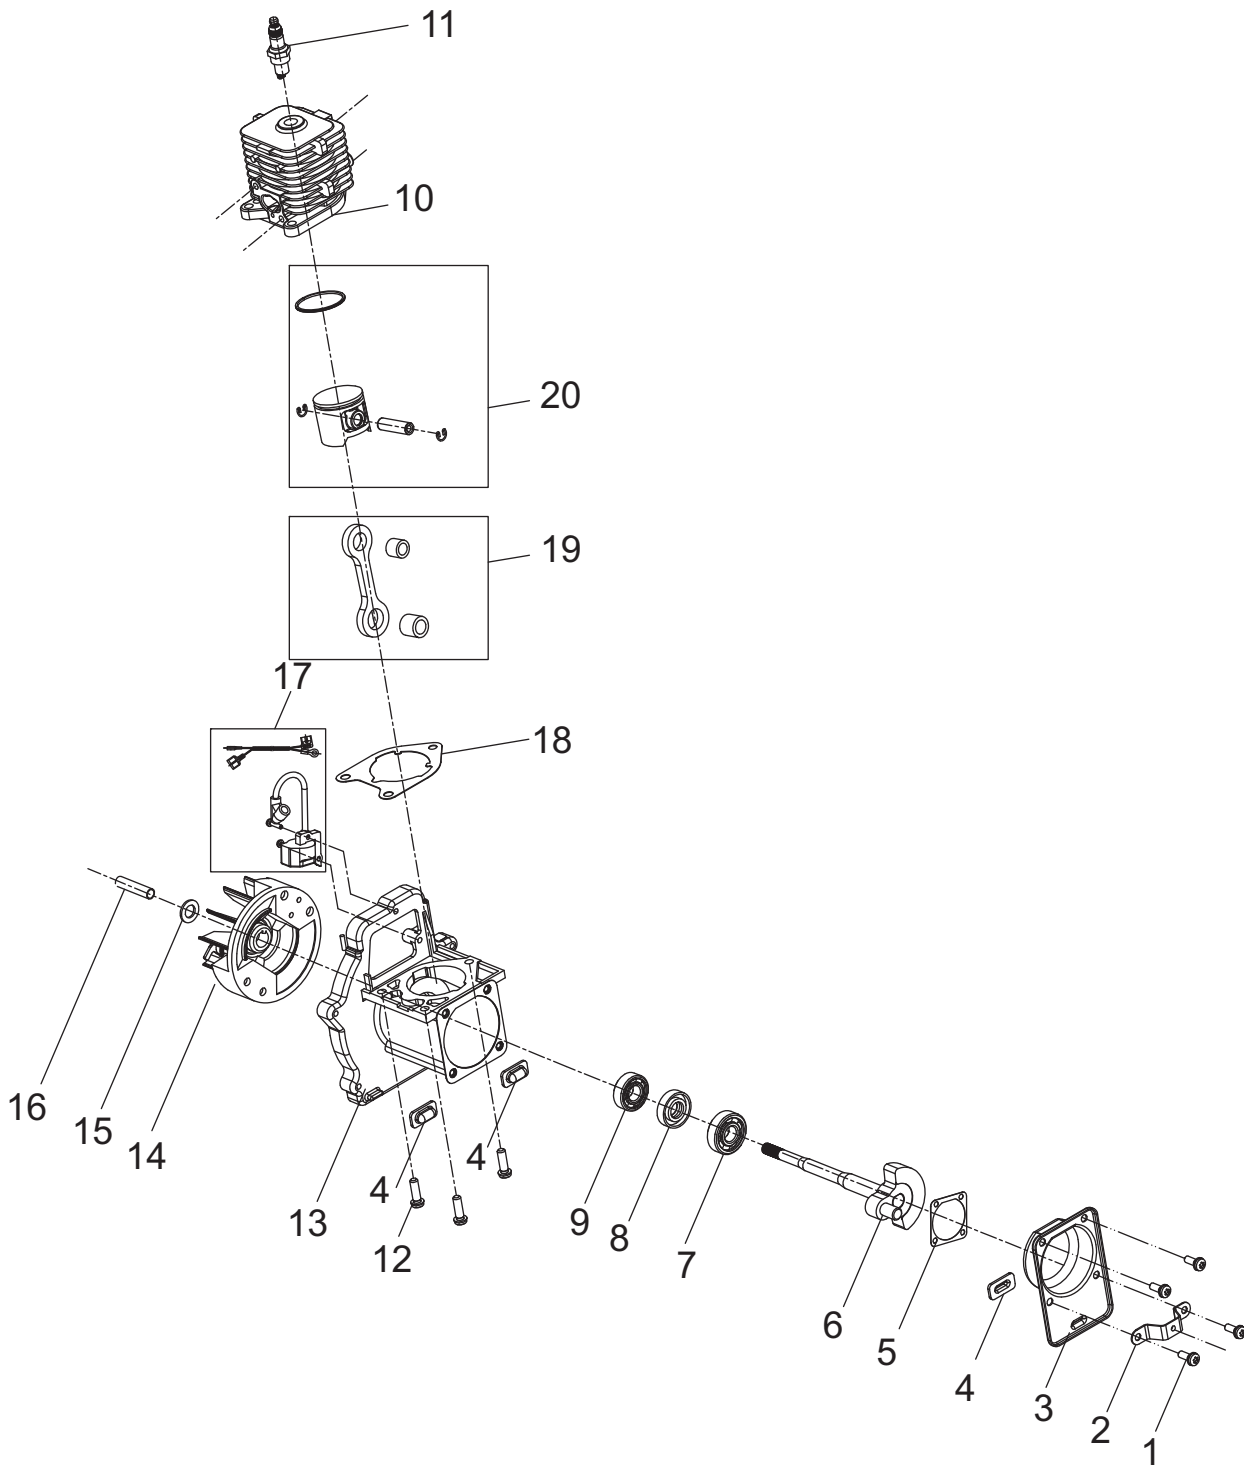

# Carburetor

REF. NO.	DESCRIPTION	PART NO.	QTY
1	Gasket, Carburetor Manifold	A101306	1
2	Bolt, M5X80	A101402	2
3	Manifold, Carburetor	A203149	1
4	Screw, M5X28	A101403	2
5	Heat Shield	A101302	1
6	Gasket, Carburetor	A101301	1
7	Carburetor SHB25170	A201827	1
8	Primer SHB25170	A203143	1
9	Lever, Choke Assembly	A203164	1
10	Air Box Housing Assembly	A203142	1
11	Spacer, Air Filter	A203165	2
12	Washer $\phi$ 5X $\phi$ 13.5	A101292	2
13	Nut, M5	A100966	2
14	Filter, Foam, Air Box	A203141	1
15	Cover, Air Box	A203166	1

# Fuel Line Kit

REF. NO.	DESCRIPTION	PART NO.	QTY
1-5	Fuel Line Kit (as shown above)	A201825	1
2	Filter, Fuel	A101336	1

## Engine Assembly Parts List

REF. NO.	DESCRIPTION	PART NO.	QTY
1	Screw, Crankcase M5x15	Reference Only	13
2	Bracket, Rear Cover	Reference Only	1
3	End Cap, Crankcase	Reference Only	1
4	Retainer, Fuel Tank	A101332	3
5	Gasket, Crankcase	A101325	1
6	Crankshaft Assembly	Reference Only	1
7	Inner Bearing 6201	Reference Only	1
8	Seal TC28X12X7	Reference Only	1
9	Outer Bearing 6001LLU	Reference Only	1
10	Cylinder	Reference Only	1
11	Spark Plug, Torch L8RTC	A101307	1
12	Bolt, M6X20	A101319	3
13	Crankcase	Reference Only	1
14	Flywheel	A200230	1
15	Washer, $\phi$ 10	A101317	1
16	Spacer	A203167	1
17	Module, Ignition	A101314	1
18	Gasket, Cylinder	A101309	1
19	Connecting Rod Assembly	Reference Only	1
20	Kit, 25cc Piston, Assembly	Reference Only	1