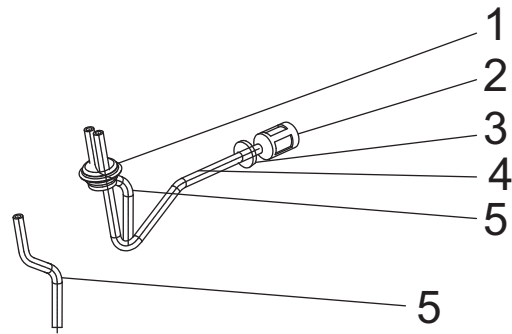

Fuel Line Kit

REF. NO.	DESCRIPTION	PART NO.	QTY
1-5	Fuel Line Kit (as shown above)	A201825	1
2	Filter, Fuel	A101336	1