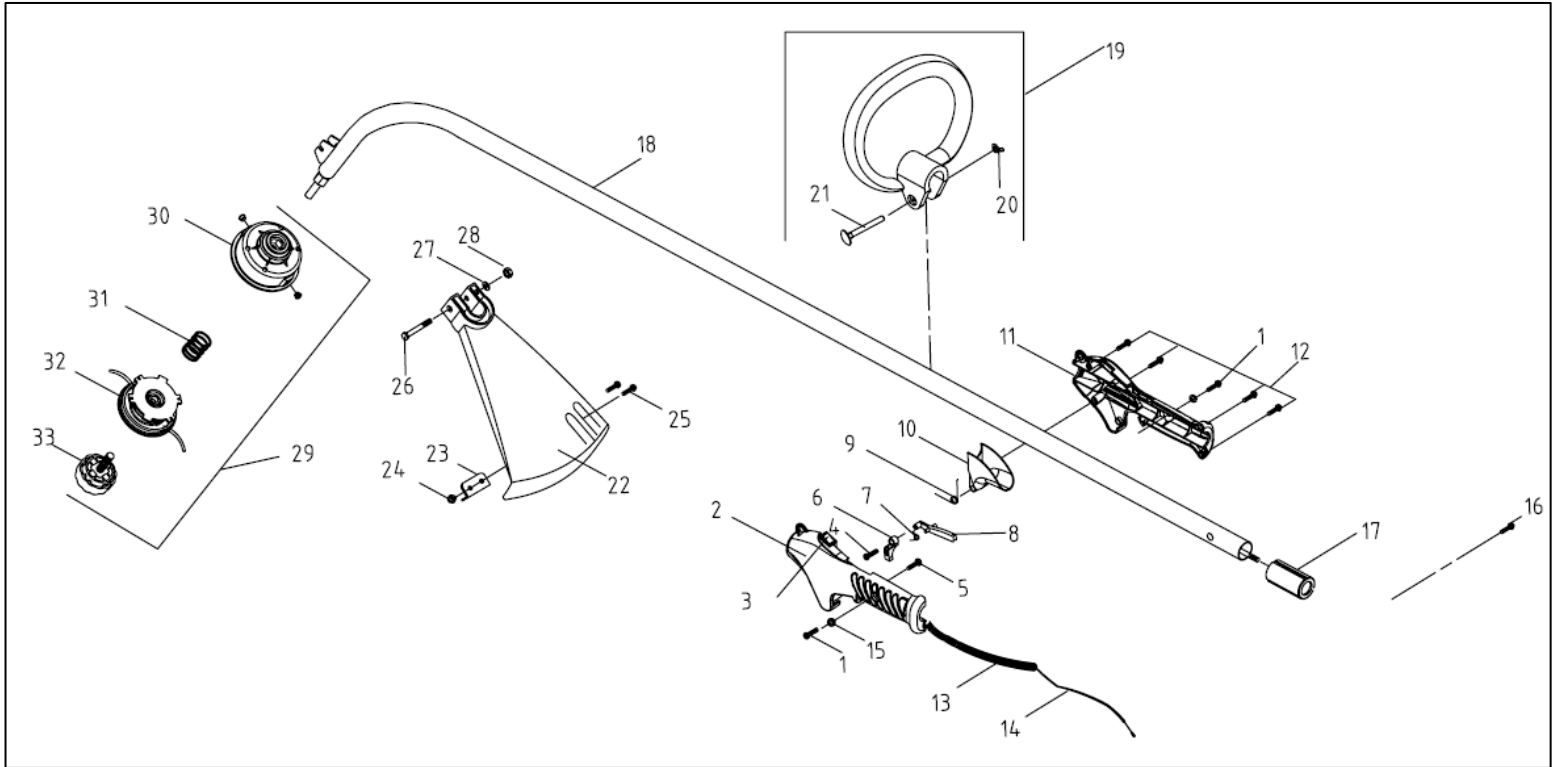

Handle Assembly

* #34 (not shown) is **Kit, Throttle Handle** which includes parts from #1 to #15.

Handle Assembly

REF. NO.	DESCRIPTION	PART NO.	QTY
1	Screw, M5×8	For Reference Only	2
2	Throttle Handle, Left Half	For Reference Only	1
3	Switch, Ignition	For Reference Only	1
4	Screw, ST2.9×12	For Reference Only	1
5	Screw, ST2.9×10	For Reference Only	1
6	Lever, Internal Throttle Lock	For Reference Only	1
7	Spring, Throttle Safety	For Reference Only	1
8	Lever, Throttle Lock	For Reference Only	1
9	Spring, Throttle Lock	For Reference Only	1
10	Trigger, Throttle	For Reference Only	1
11	Throttle Handle, Right Half	For Reference Only	1
12	Screw, ST3.5×15	For Reference Only	4
13	Tubing, Corrugated Flex	For Reference Only	1
14	Cable, Throttle	For Reference Only	1
15	Washer, φ5	For Reference Only	2
16	Screw, M5×13	For Reference Only	1
17	Bushing, Drive Shaft	For Reference Only	1
18	ASM, Curve Shaft (Includes Flex Drive Cable)	A200335	1
19	ASM, Handle	A200336	1
20	Wingnut, M6	A200294	1
21	Bolt, M6×45	A200295	1
22	Deflector, Grass	A200339	1
23	Blade, Line Trim	A100963	1
24	Nut, M5	A100964	2
25	Screw, M5×15	A100966	2
26	Bolt, M6X50	A100967	1
27	Washer, φ6	A100968	1
28	Nut, M6	A100969	1
29	ASM, Trimmer Head, Curve Shaft	A200346	1
30	Housing, Trimmer Head	A100973	1
31	Spring, Trimmer Head	A100974	1
32	Spool (Incl. Line)	A100975	1
33	Knob, Curved Shaft Trimmer	A200350	1
34	Kit, Throttle Handle (Includes #1 - #15)	A202282	1