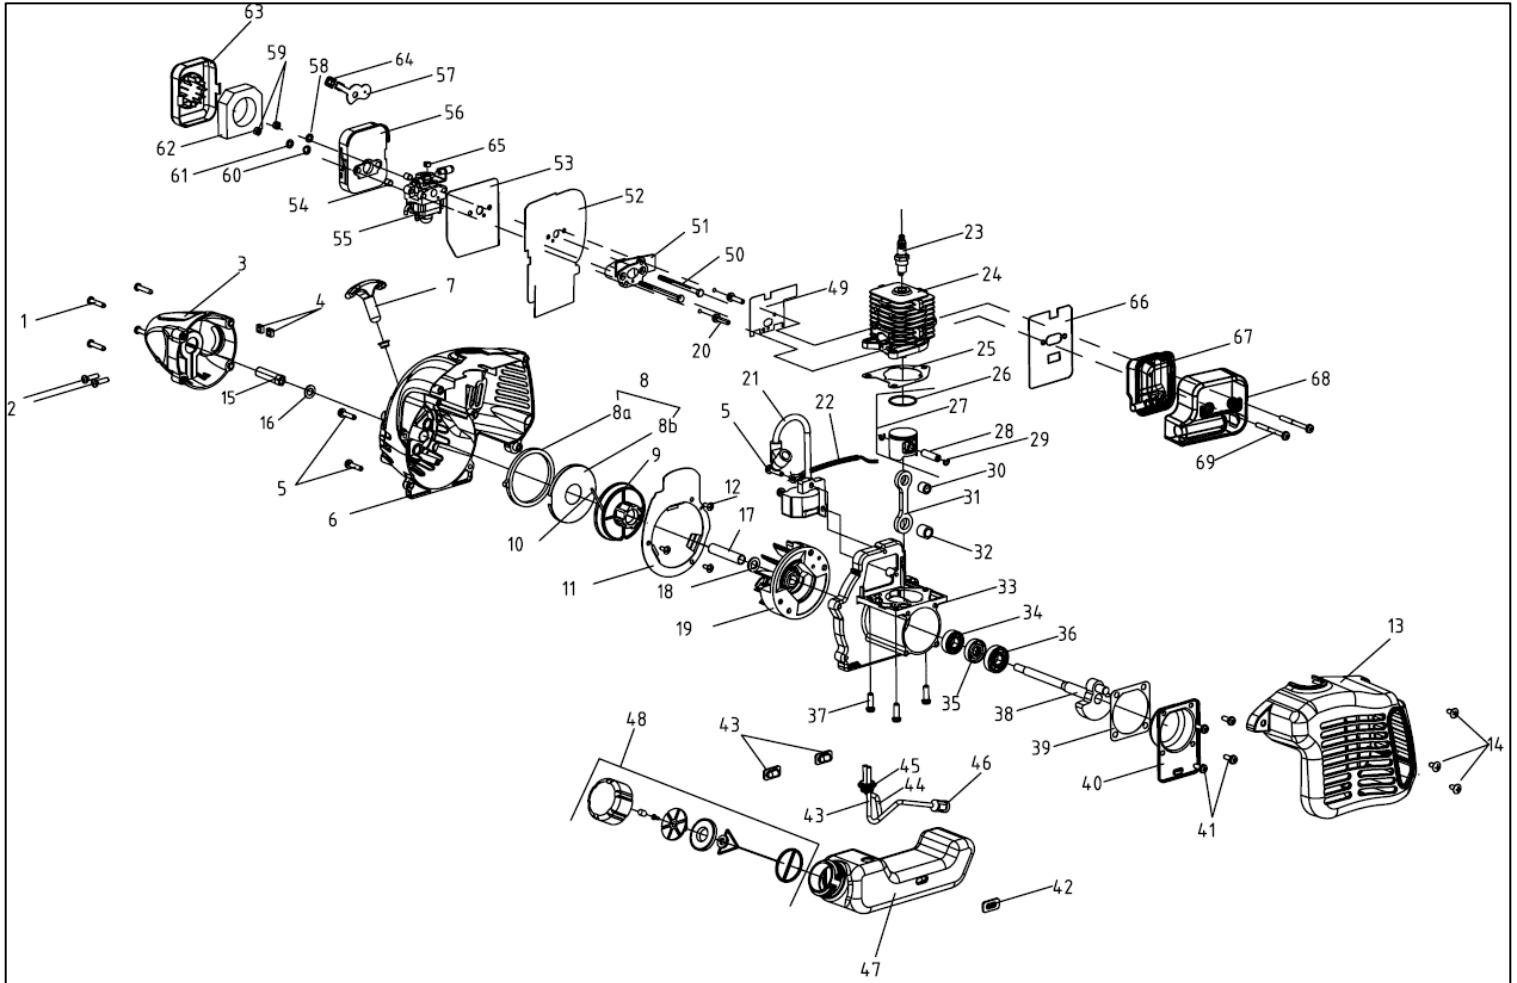

Engine Assembly

* #70 (not shown) is **Kit, Recoil Starter, Trimmer** which includes parts from #6 to #12.

Engine Assembly

REF. NO.	DESCRIPTION	PART NO.	QTY
1	Screw, M5×25	For Reference Only	4
2	Screw, M5×20	For Reference Only	2
3	Cover, Clutch	For Reference Only	1
4	Nut, M5	For Reference Only	2
5	Screw, M5×23	A101305	4
6	Front Cover	For Reference Only	1
7	Handle, Starter	A101339	1
8	Spring ASM, Starter	A200217	1
8a	Spring, Starter	For Reference Only	1
8b	Retainer, Starter Spring	For Reference Only	1
9	Reel, Starter	A101351	1
10	Rope, Starter	A101352	1
11	Retainer, Starter	For Reference Only	1
12	Screw, M4×12	For Reference Only	3
13	Shroud, Trimmer Engine	A200223	1
14	Screw, M5×16	A101342	3
15	Spacer, Clutch	For Reference Only	1
16	Washer, φ8	For Reference Only	1
17	Spacer	For Reference Only	1
18	Washer, φ10	For Reference Only	1
19	Flywheel, 25cc	A101318	1
20	Bolt, M5×28	A101403	3
21	Module, Ignition	A200232	1
22	Wire, Switch	A200233	1
23	Spark Plug	A101307	1
24	Cylinder	For Reference Only	1
25	Gasket, Cylinder	A101309	1
26	Ring, Piston	For Reference Only	1
27	ASM, 25cc Piston	For Reference Only	1
28	Pin, Piston	For Reference Only	1
29	Retainer, Piston Pin	For Reference Only	2
30	Bearing, Needle 8×12×10	For Reference Only	1
31	Rod, Connecting	For Reference Only	1
32	Bearing, Needle 9.5×14.3	For Reference Only	1