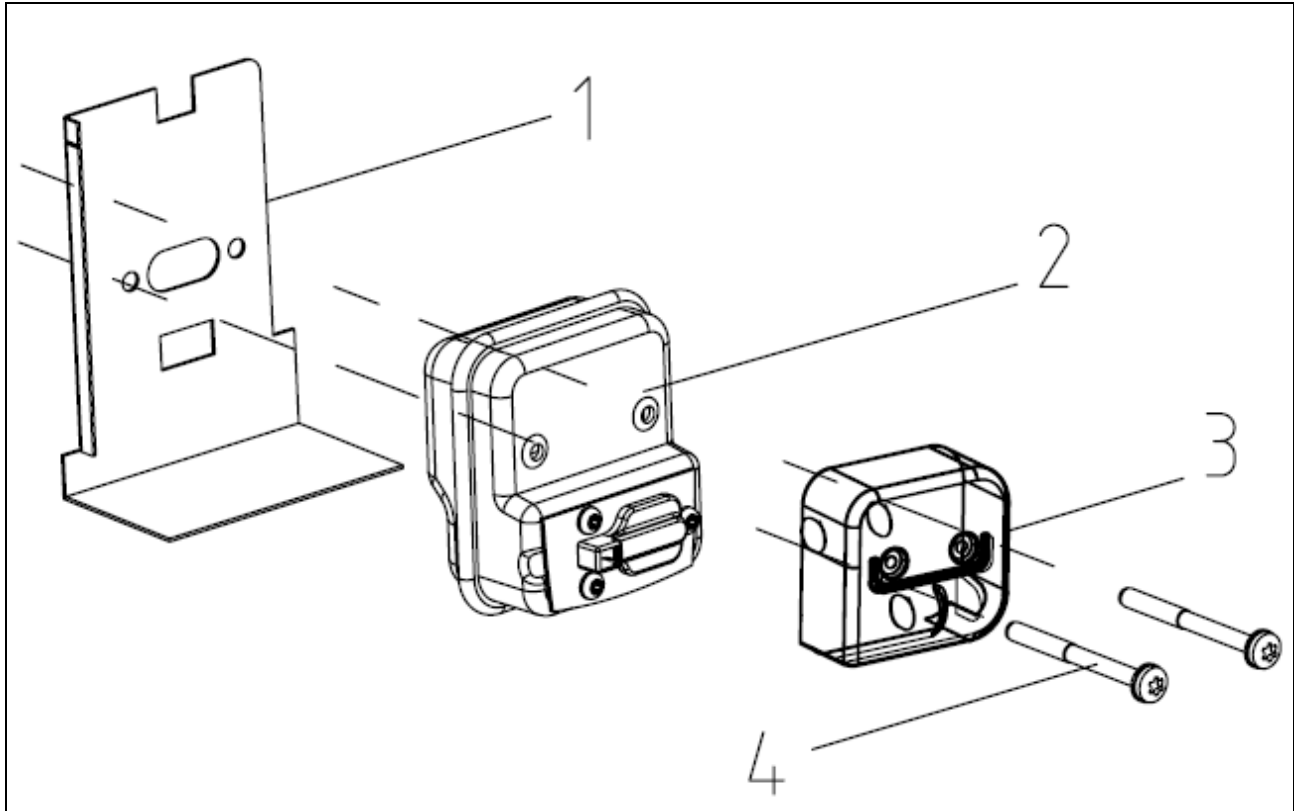

Muffler Kit, Trimmer – A101272

REF. NO.	DESCRIPTION	PART NO.	QTY
1	Gasket, Trimmer Muffler	A200271	1
2	Muffler, Trimmer	For Reference Only	1
3	Cover, Trimmer Muffler	For Reference Only	1
4	Screw, M5×56	A101331	2