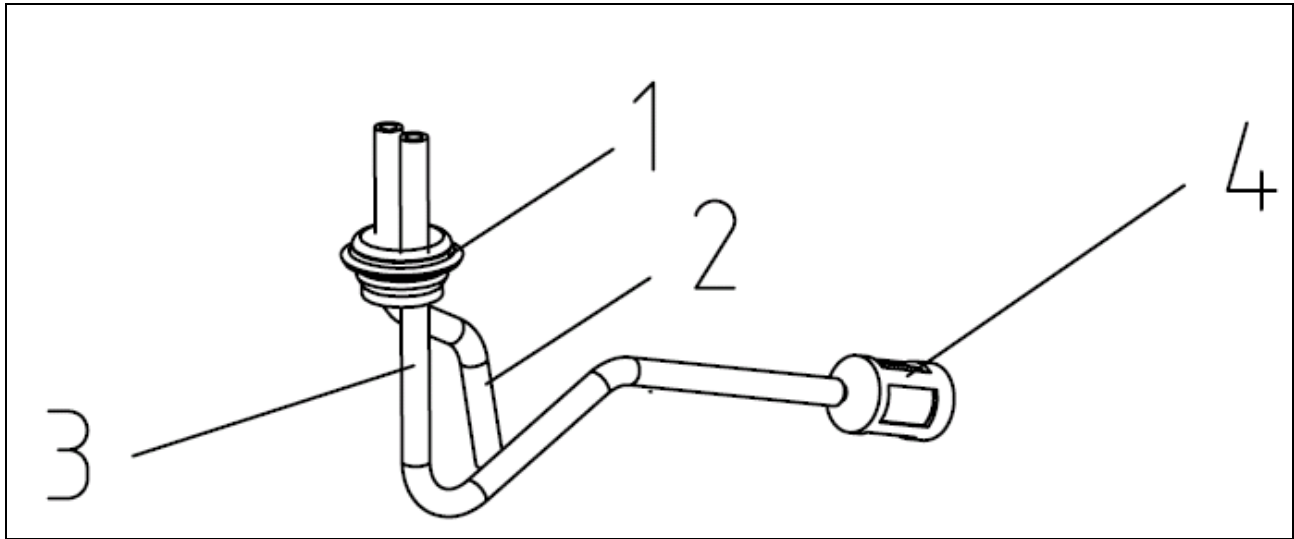

Fuel Line Kit – A101275

REF. NO.	DESCRIPTION	PART NO.	QTY
1	Grommet, Fuel Tank	For Reference Only	1
2	Line, Outlet Fuel	For Reference Only	1
3	Line, Inlet Fuel	For Reference Only	1
4	Filter, Fuel	A101336	1