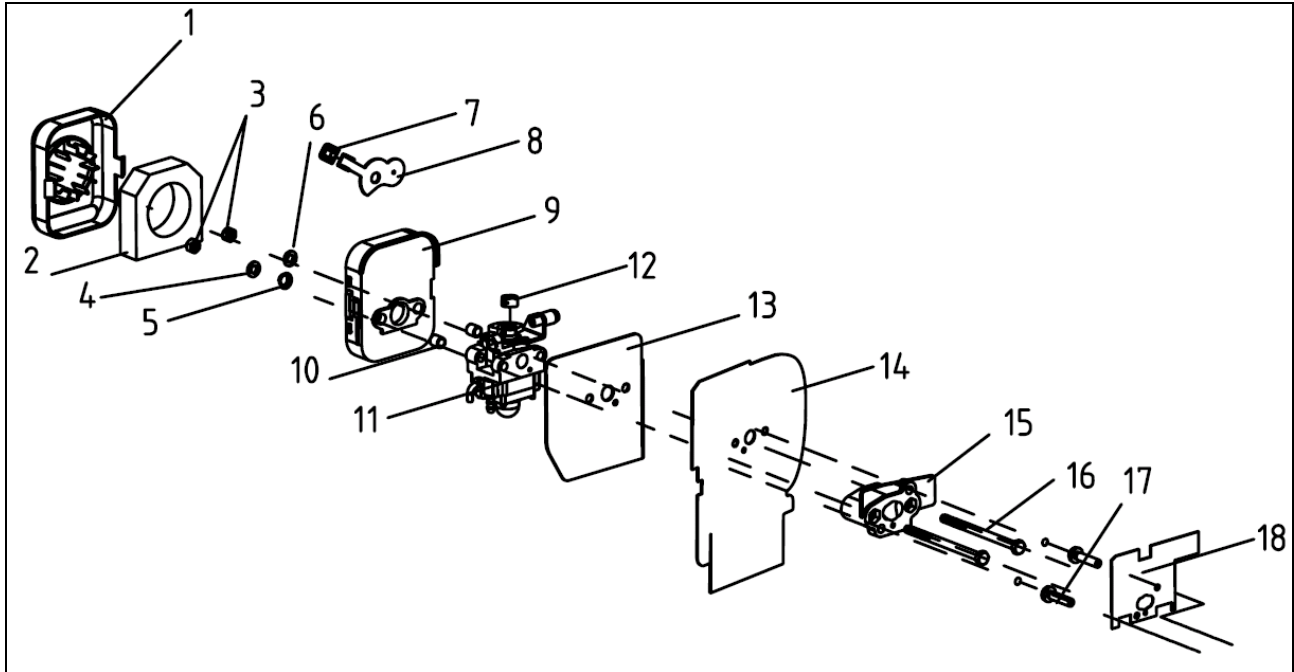

## ILLUSTRATED PARTS BOOK

2-Cycle 25cc Curved Shaft Trimmer

MODEL#: S-HLT-2515-CB-E, S-HLT-2515-CB

**Table of Contents**

Kit Sub-Assemblies ..... 3 - 6

Engine Assembly..... 7 - 9

Handle Assembly ..... 10 -11

## Carburetor Kit – **A101273**

REF. NO.	DESCRIPTION	PART NO.	QTY
1	Cover, Air Box	A101289	1
2	Filter	A101290	1
3	Nut, M5	A101291	2
4	Washer, $\phi 5 \times \phi 13.5$	A101292	2
5	Spring, Choke	A101293	1
6	Washer, $\phi 5 \times \phi 10$	A101294	1
7	Cap, Choke Lever	A101295	1
8	Lever, Choke	A101296	1
9	Box, Air Filter	A101297	1
10	Spacer, Air Filter	A101298	2
11	Carburetor	A101299	1
12	Bushing, Throttle Line	A101300	1
13	Gasket, Carburetor	A101301	1
14	Shield, Heat	A101302	1
15	Manifold, Carburetor	A101401	1
16	Bolt, M5×80	A101402	2
17	Screw, M5×28	A101403	2
18	Gasket, Carburetor Manifold	A101306	1