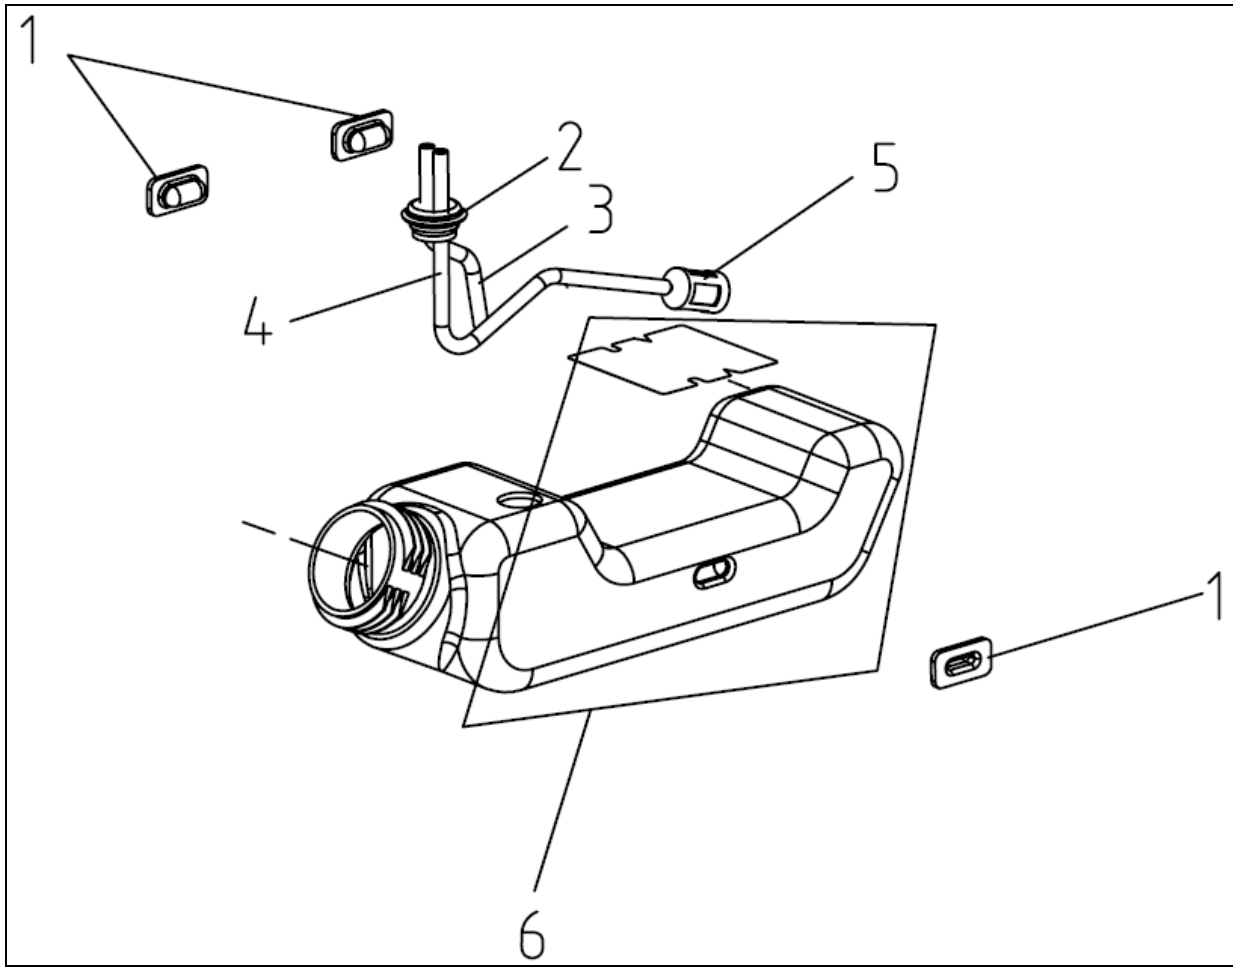

Fuel Tank Kit – A101274

REF. NO.	DESCRIPTION	PART NO.	QTY
1	Bushing, Fuel Tank	A101332	3
2	Grommet, Fuel Tank	For Reference Only	1
3	Line, Outlet Fuel	For Reference Only	1
4	Line, Inlet Fuel	For Reference Only	1
5	Filter, Fuel	A101336	1
6	ASM, Fuel Tank (including. Heat Shield)	A101337	1