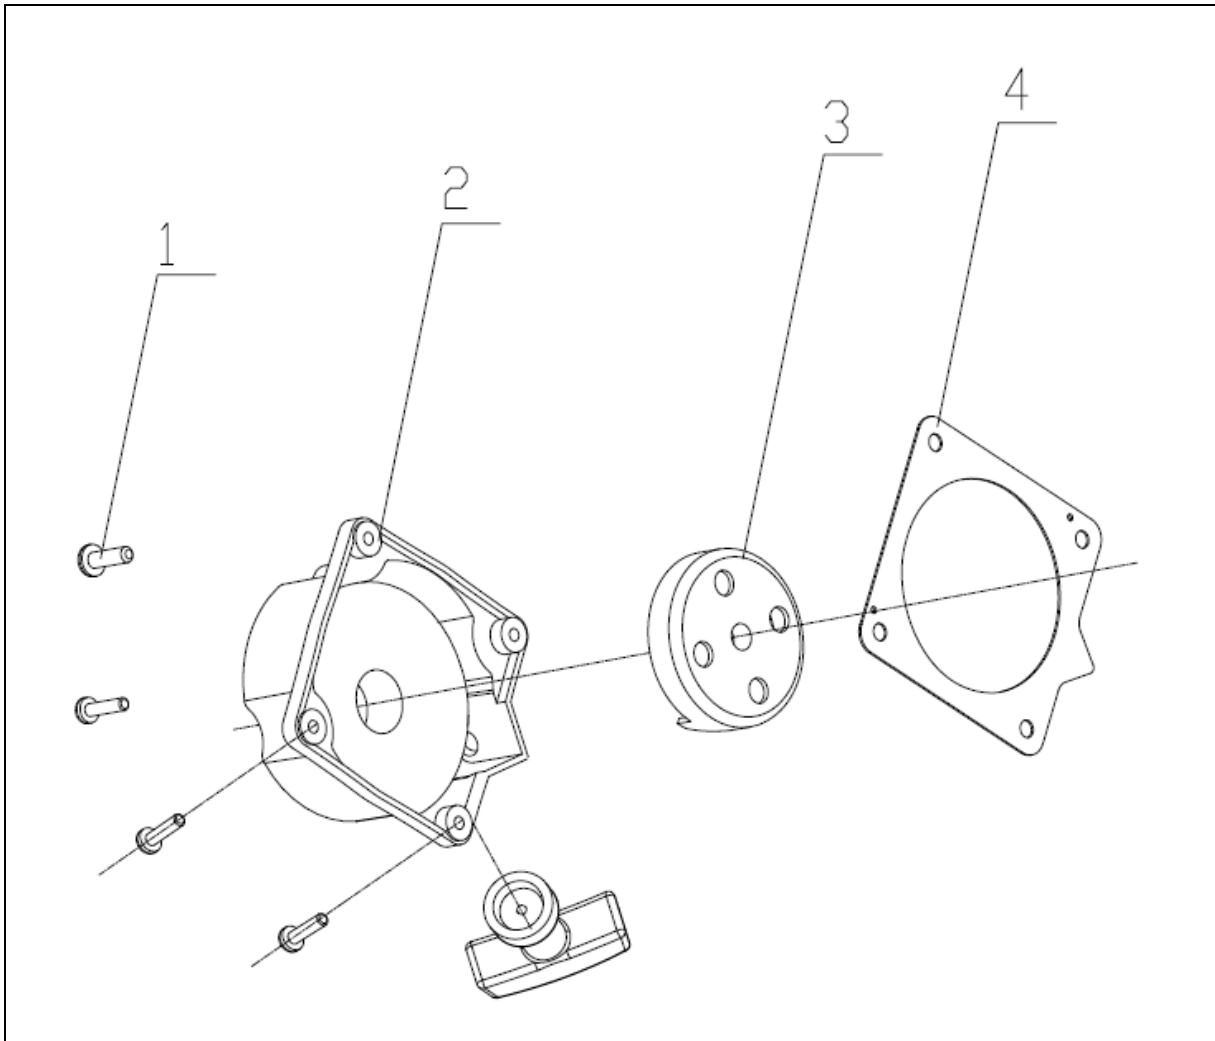

Recoil Starter Assembly

REF. NO.	DESCRIPTION	PART NO.	QTY
E	Recoil Starter Assembly (Includes items #1-5)	A203727	1
1	Bolt, M5 x 20	<i>For Reference Only</i>	4
2	Starter, Recoil	A203728	1
3	Wheel, Starter	<i>For Reference Only</i>	1
4	Gasket, Recoil Starter	<i>For Reference Only</i>	1