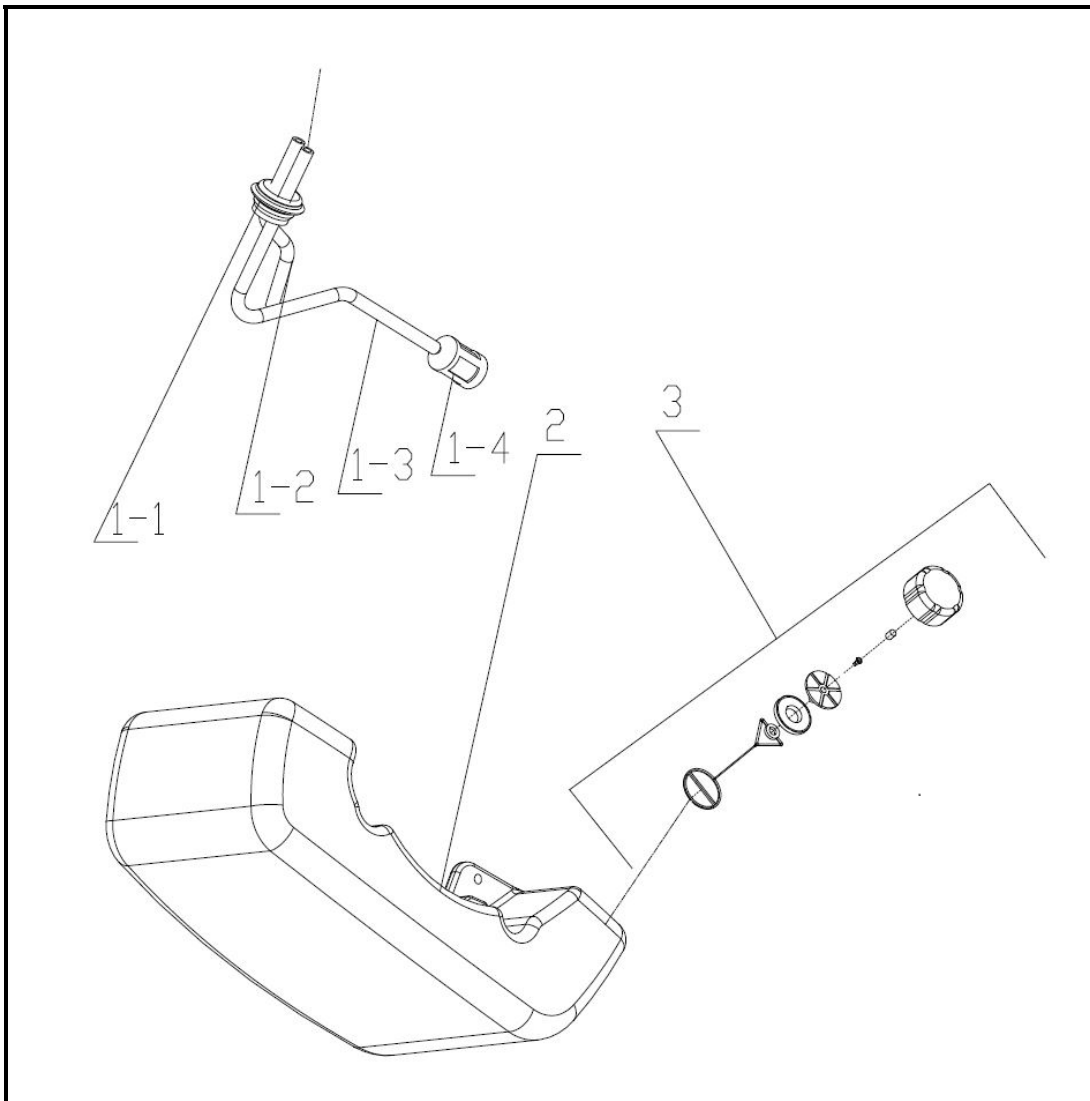

Fuel Tank Assembly

REF. NO.	DESCRIPTION	PART NO.	QTY
C	Fuel Tank Assembly (Includes items #1-3)	A203723	1
1	Fuel Line Sub Assembly	A203724	1
1-1	Seal, Fuel Lines	<i>For Reference Only</i>	1
1-2	Fuel Line 1	<i>For Reference Only</i>	1
1-3	Fuel Line 2	<i>For Reference Only</i>	1
1-4	Filter, Fuel	<i>For Reference Only</i>	1
2	Tank, Fuel	A203725	1
3	Cap, Fuel	A203726	1