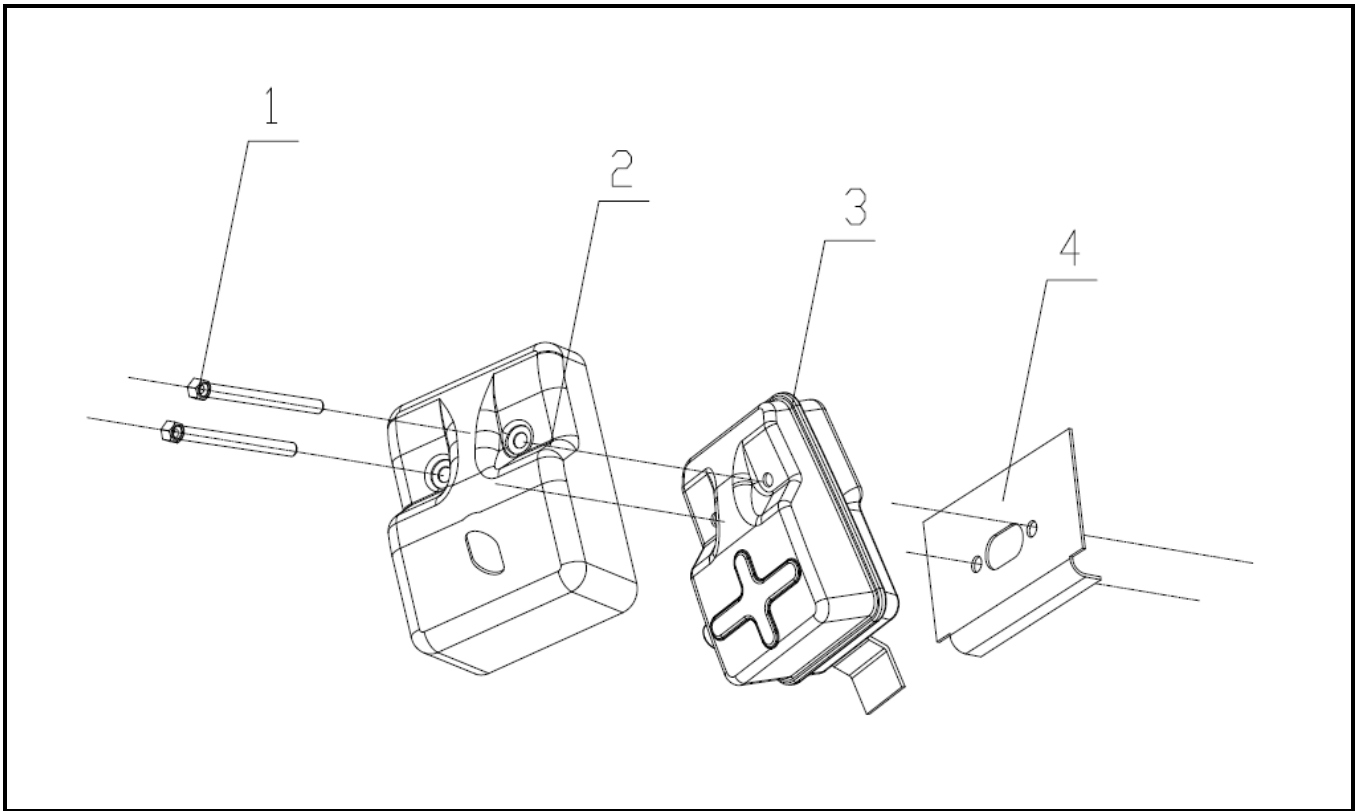

Muffler Assembly

REF. NO.	DESCRIPTION	PART NO.	QTY
B	Muffler Assembly (Includes items #1-4)	A203720	1
1	Bolt, M6 x 55	<i>For Reference Only</i>	2
2	Cover, Muffler	A203721	1
3	Muffler	<i>For Reference Only</i>	1
4	Gasket, Muffler	A203722	1