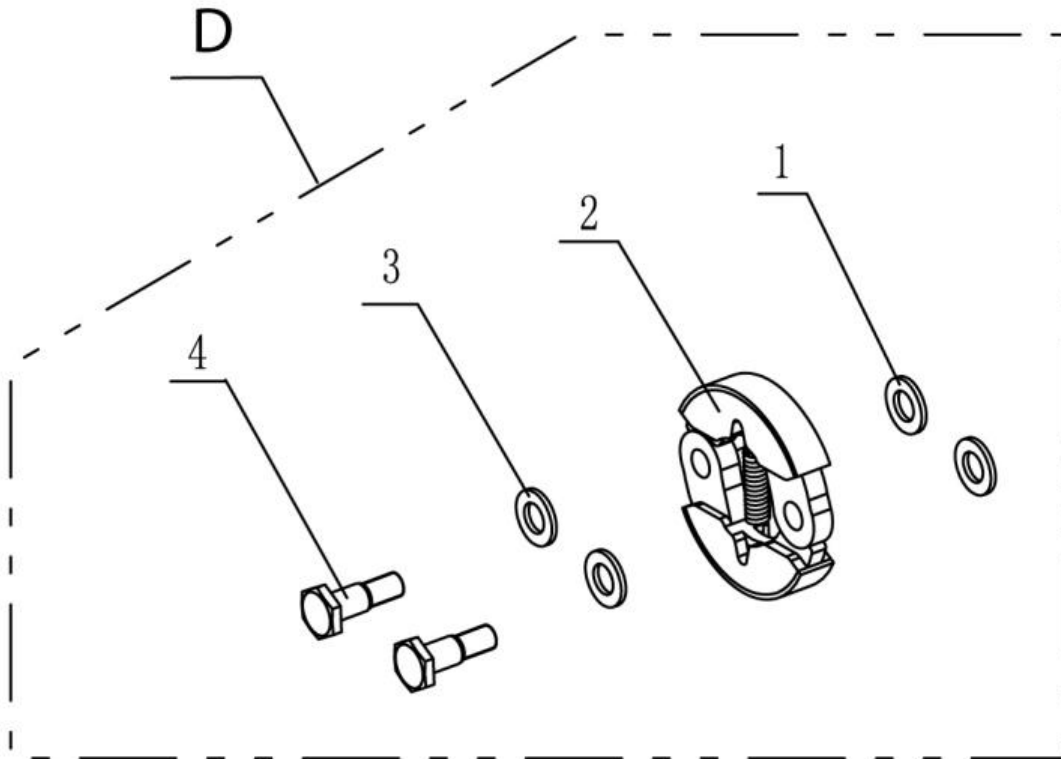

Clutch Assembly

REF. NO.	DESCRIPTION	PART NO.	QTY
D	Clutch Assembly (Includes items #1-4)	A200782	1
1	Washer	<i>For Reference Only</i>	2
2	Clutch Shoes and Spring	<i>For Reference Only</i>	1
3	Washer, Wave Spring	<i>For Reference Only</i>	2
4	Bolt, Standing	<i>For Reference Only</i>	2