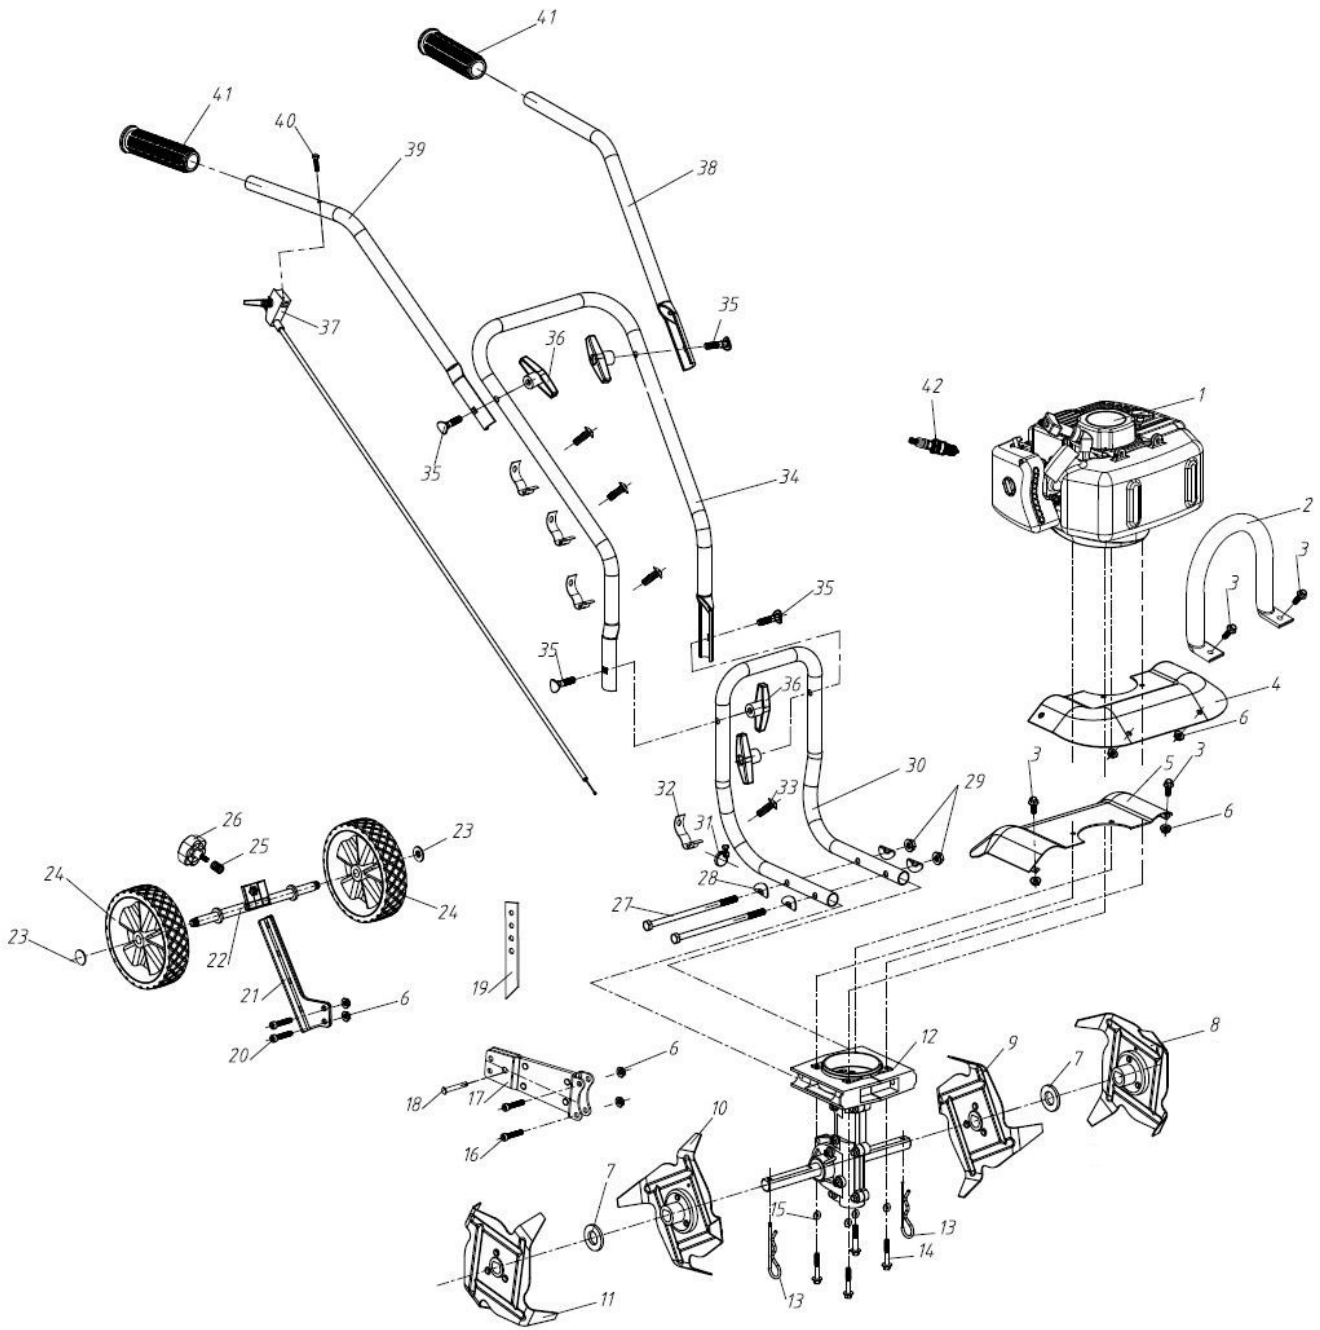

## Unit Assembly (continued)

REF. NO.	DESCRIPTION	PART NO.	QTY
1	Engine, SCV43.2	A203673	1
2	Handle, Front Carry	A200764	1
3	Bolt, M6 x 16	<i>For Reference Only</i>	4
4	Shield, Front, Southland	A200762	1
5	Shield, Rear, Southland	A200760	1
6	Nut, M6	<i>For Reference Only</i>	8
7	Gasket, Felt	A203702	2
	Kit, Tines (Includes items #8-11)	A200758	1
8	"A" Tine	A200794	1
9	"B" Tine	A200793	1
10	"C" Tine	A200792	1
11	"D" Tine	A200791	1
12	Transmission	A203703	1
13	Pin, Cotter	A200757	2
14	Bolt, M6 x 45	<i>For Reference Only</i>	4
15	Flat Washer, M6	<i>For Reference Only</i>	4
16	Bolt, M6 x 35	A200765	2
17	Bracket	<i>For Reference Only</i>	1
18	Pin, Detent	A200744	1
19	Drag Stake	A200745	1
20	Bolt, M6 x 20	<i>For Reference Only</i>	4
21	Bracket, Wheel Adjust (Includes item #17)	A203704	1
22	Axle, Wheel	A203705	1
23	Clip	A203706	2
24	Wheel	A203707	2
25	Spring, Wheel Adjust	A203708	1
26	Knob, M8 x 38	A203709	1
27	Bolt, M6 x 160	<i>For Reference Only</i>	2
28	Washer, Curved	A200741	4
29	Nut, M8	<i>For Reference Only</i>	2
30	Handle, Lower	A203710	1
31	Clamp, Hose	<i>For Reference Only</i>	1
32	Clips, Cable (Includes item #33 quantity of 4)	A203711	4
33	Screw, ST4.2 x 9	<i>For Reference Only</i>	4
34	Handle, Middle	A200739	1
35	Bolt, M8 x 40	<i>For Reference Only</i>	4
36	Knob, Attachment	A203712	4
37	Throttle Trigger and Cable	A203713	1
38	Handle, Upper Left	A200732	1
39	Handle, Upper Right	A200733	1
40	Screw, M5 x 35	<i>For Reference Only</i>	1
41	Grip, Handle	A200731	2
42	Spark Plug	A200730	1

# Recoil Starter Assembly

REF. NO.	DESCRIPTION	PART NO.	QTY
E	Recoil Starter Assembly (Includes items #1-5)	A203727	1
1	Bolt, M5 x 20	<i>For Reference Only</i>	4
2	Starter, Recoil	A203728	1
3	Wheel, Starter	<i>For Reference Only</i>	1
4	Gasket, Recoil Starter	<i>For Reference Only</i>	1