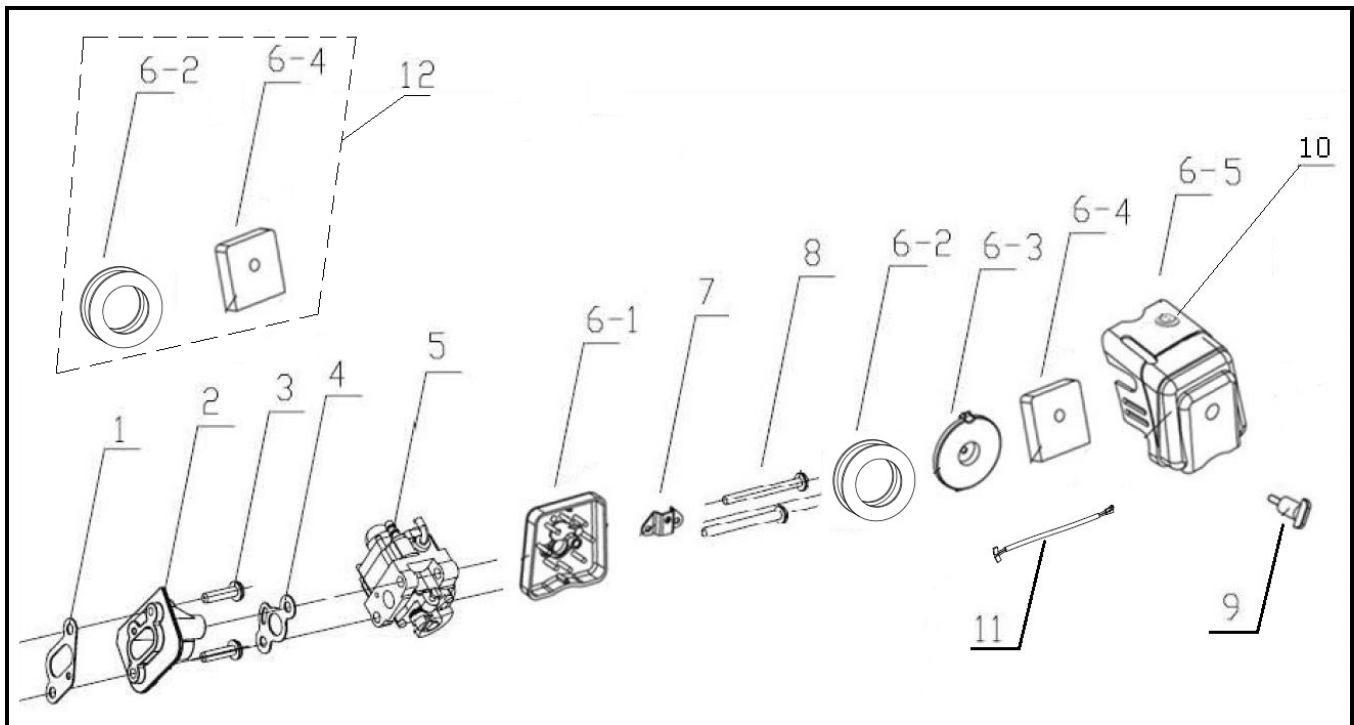

Air Filter & Carburetor Assembly

REF. NO.	DESCRIPTION	PART NO.	QTY
1	Gasket, Isolator	A201108	1
2	Isolator, Carburetor	A201109	1
3	Bolt, M5 x 25	<i>For Reference Only</i>	2
4	Gasket, Carburetor	A201111	1
5	Carburetor, 43cc	A201112	1
6	Assembly, Air Filter (Includes items #6-1, 6-2, 6-3, 6-4, and 6-5)	A203714	1
6-1	Housing, Air Filter	<i>For Reference Only</i>	1
6-2	Filter, Pleated	<i>For Reference Only</i>	1
6-3	Mounting Plate, Element	<i>For Reference Only</i>	1
6-4	Filter, Foam Element	<i>For Reference Only</i>	1
6-5	Cover, Air Filter	<i>For Reference Only</i>	1
7	Bracket, Air Filter	A203717	1
8	Screw, M5 x 55	<i>For Reference Only</i>	2
9	Knob, Air Filter	A203718	1
10	Switch, On/Off	A203719	1
11	Wire, Coil to On/Off Switch	A203729	1
12	Kit, Filters (Includes items #6-2 & 6-4)	A203643	1